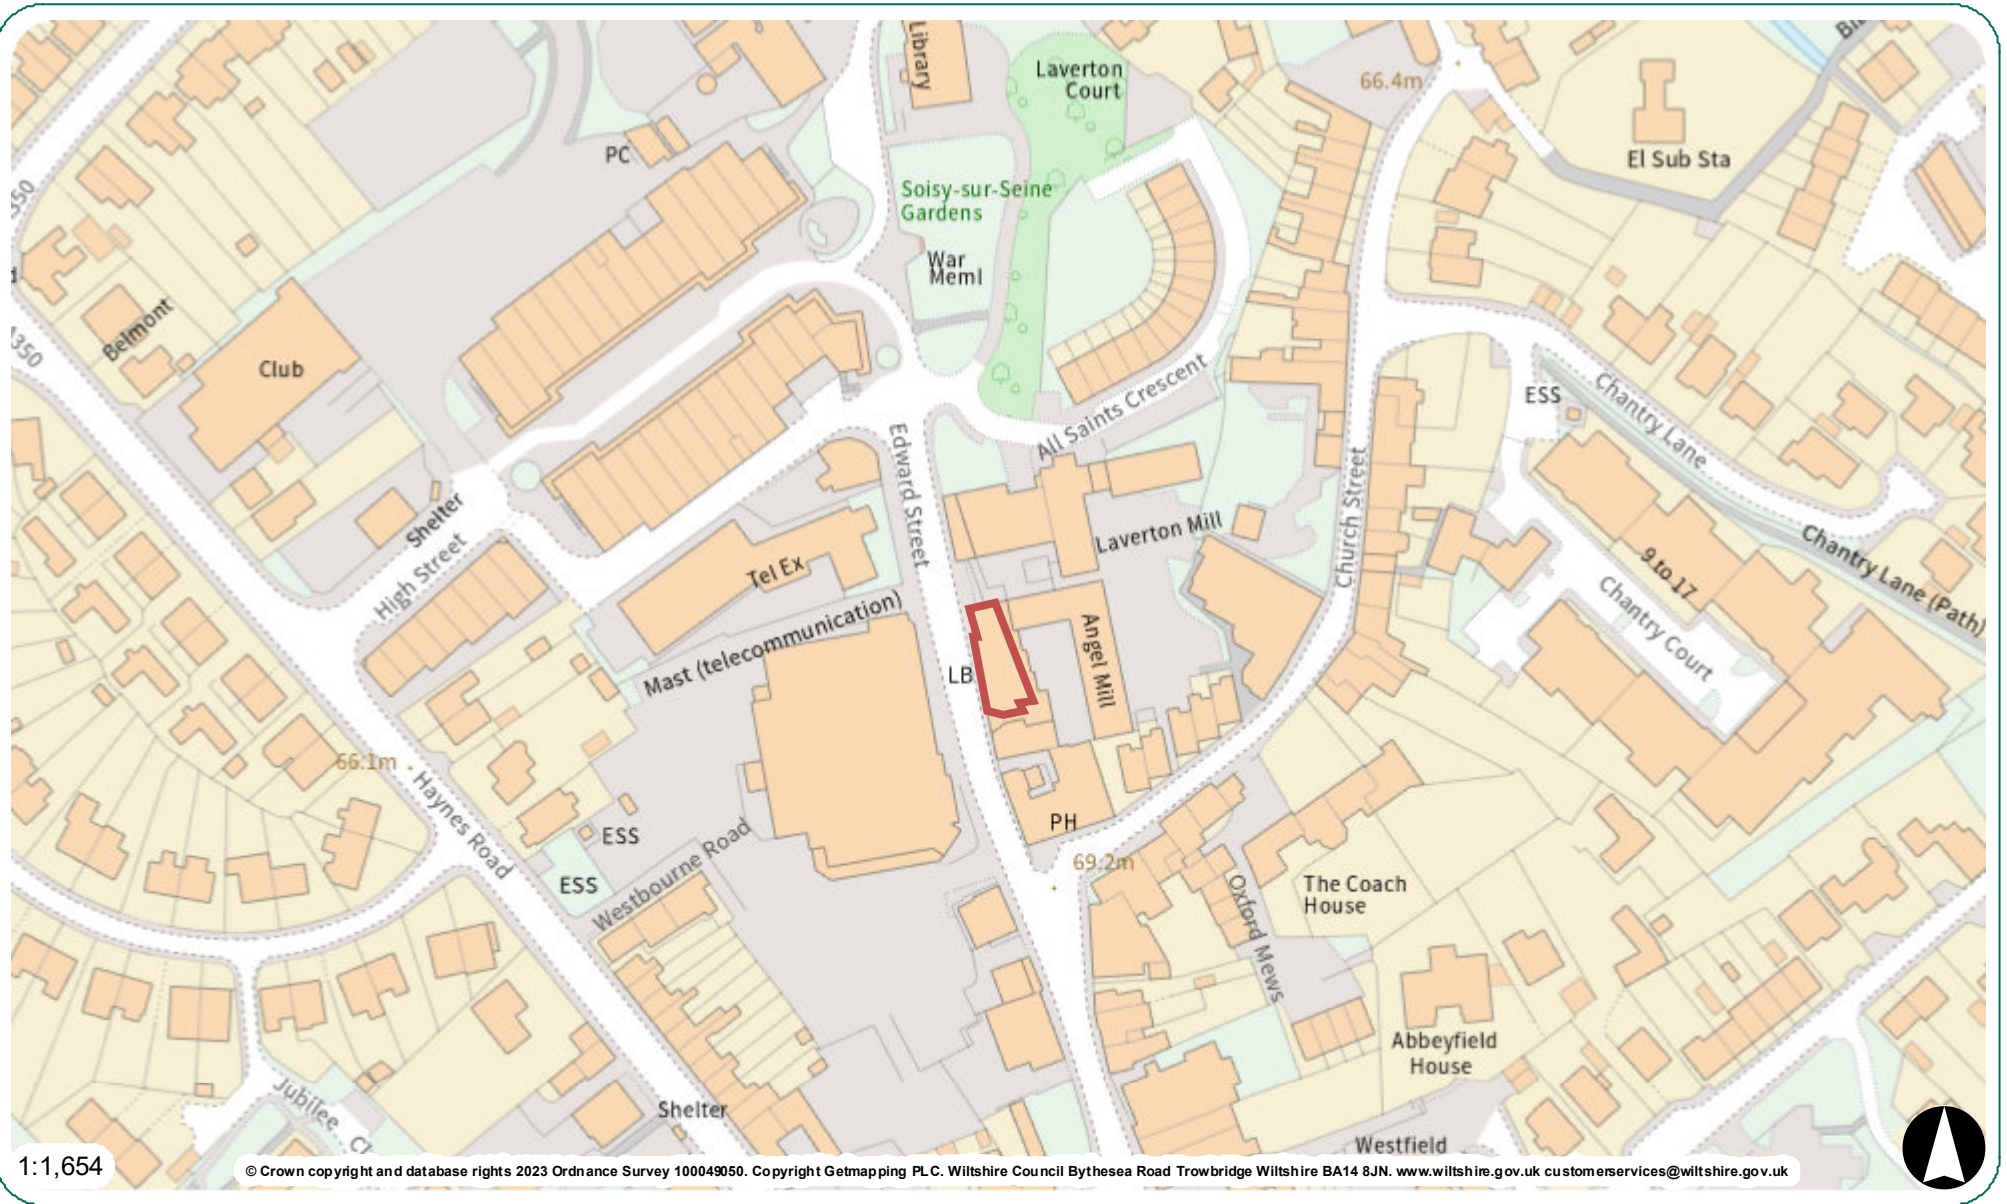

Location Map - Westbury Pizza (Caprinos)

1:1,654